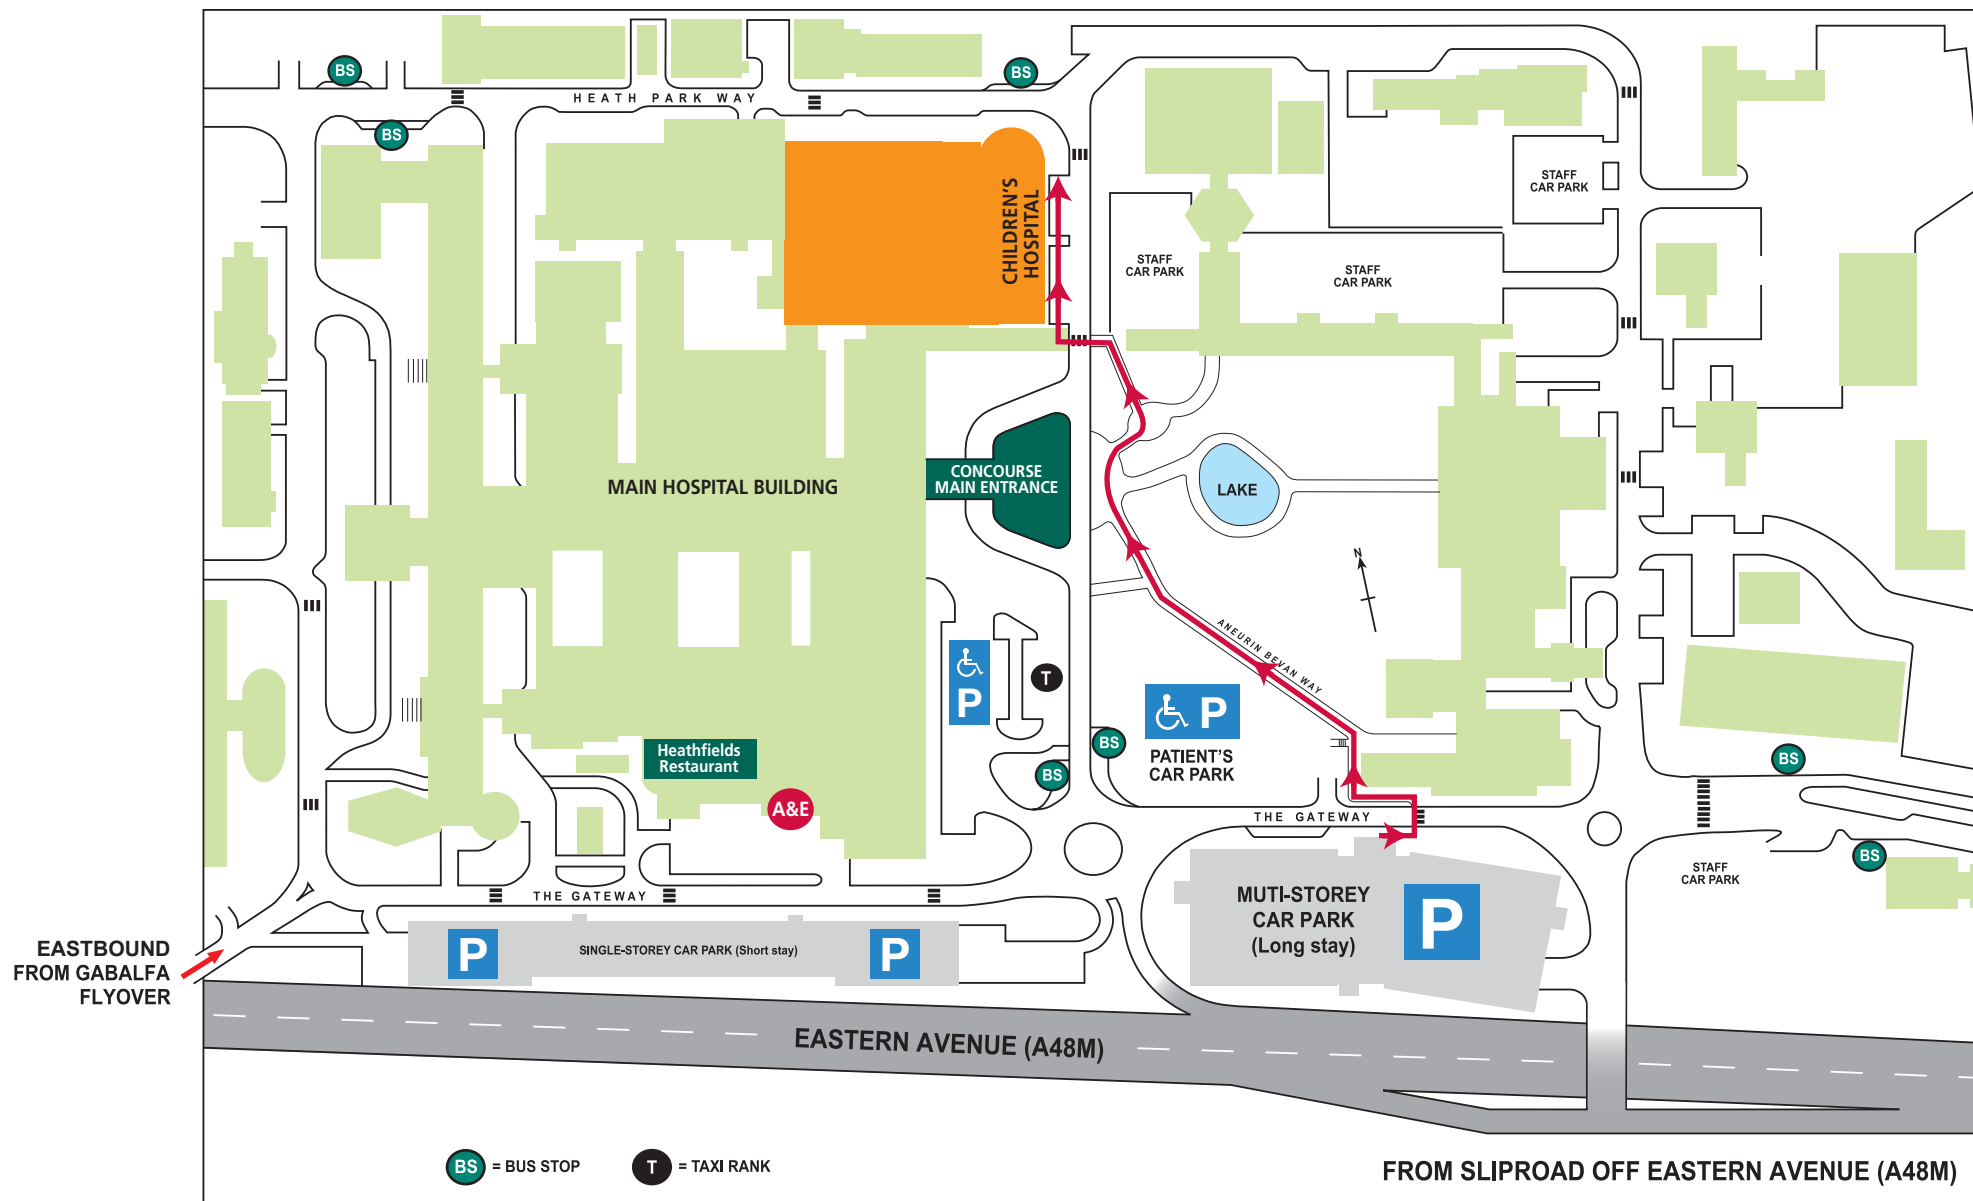

# University Hospital of Wales - Cardiff and Vale University Health Board Children Hospital

From the multi storey car park cross road to the undercover pathway. Just before entrance to Concourse turn right up the blue staircase. Turn right at the top of the stairs to the end of the road and the entrance to the Children's hospital is at the end of the block on the left.

## Ocean Floor Ground

- 1 Baby Change & Breast Feeding Room 
- 2 Male WC 
- 3 Female WC 
- 4 Assisted WC & Baby Change  
- 5 Booking in Kiosks

Main Hospital Concourse  
Heathfields Restaurant

## Land Floor Upper Ground

- 1 Sophie Pearson Room / Island
- 2 Noah's Ark Charity Offices
- 3 Multi Faith Room