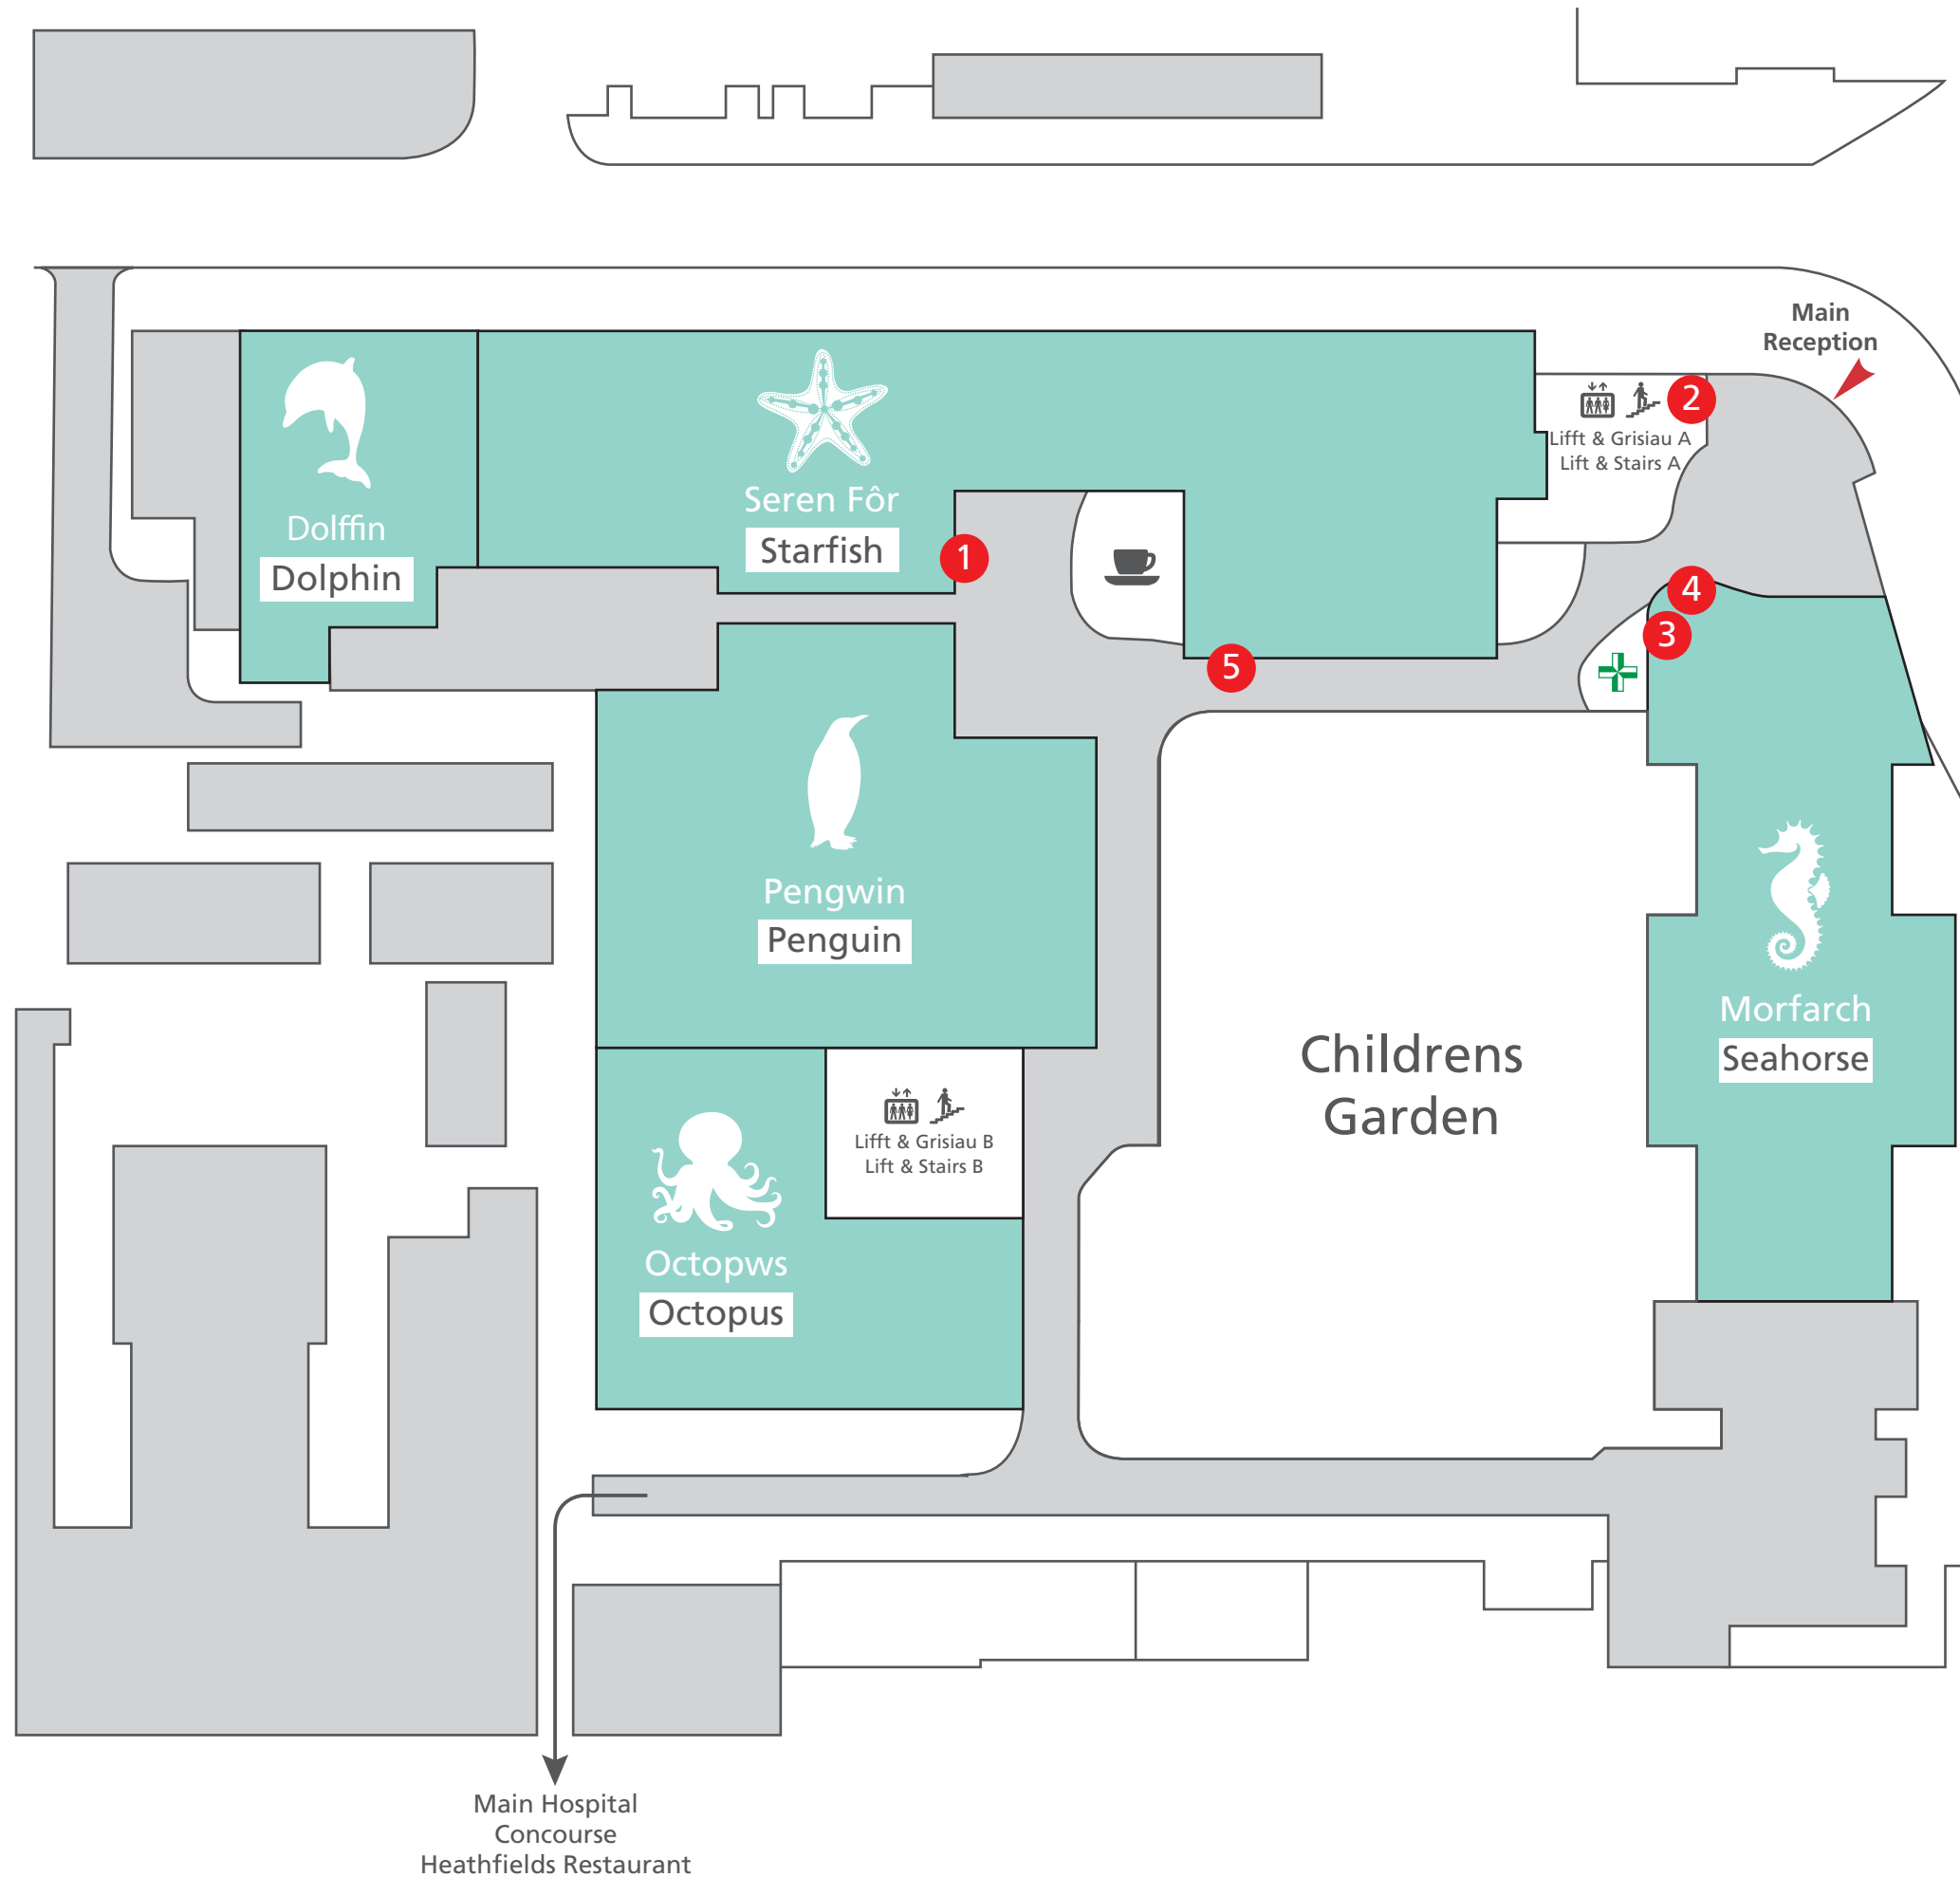

# University Hospital of Wales - Cardiff and Vale University Health Board Children Hospital

From the multi storey car park cross road to the undercover pathway. Just before entrance to Concourse turn right up the blue staircase. Turn right at the top of the stairs to the end of the road and the entrance to the Children's hospital is at the end of the block on the left.

## Ocean Floor Ground

- 1 Baby Change & Breast Feeding Room 
- 2 Male WC 
- 3 Female WC 
- 4 Assisted WC & Baby Change  
- 5 Booking in Kiosks

Main Hospital Concourse  
Heathfields Restaurant

## Land Floor Upper Ground

- 1 Sophie Pearson Room / Island
- 2 Noah's Ark Charity Offices
- 3 Multi Faith Room

## Sky Floor First Floor