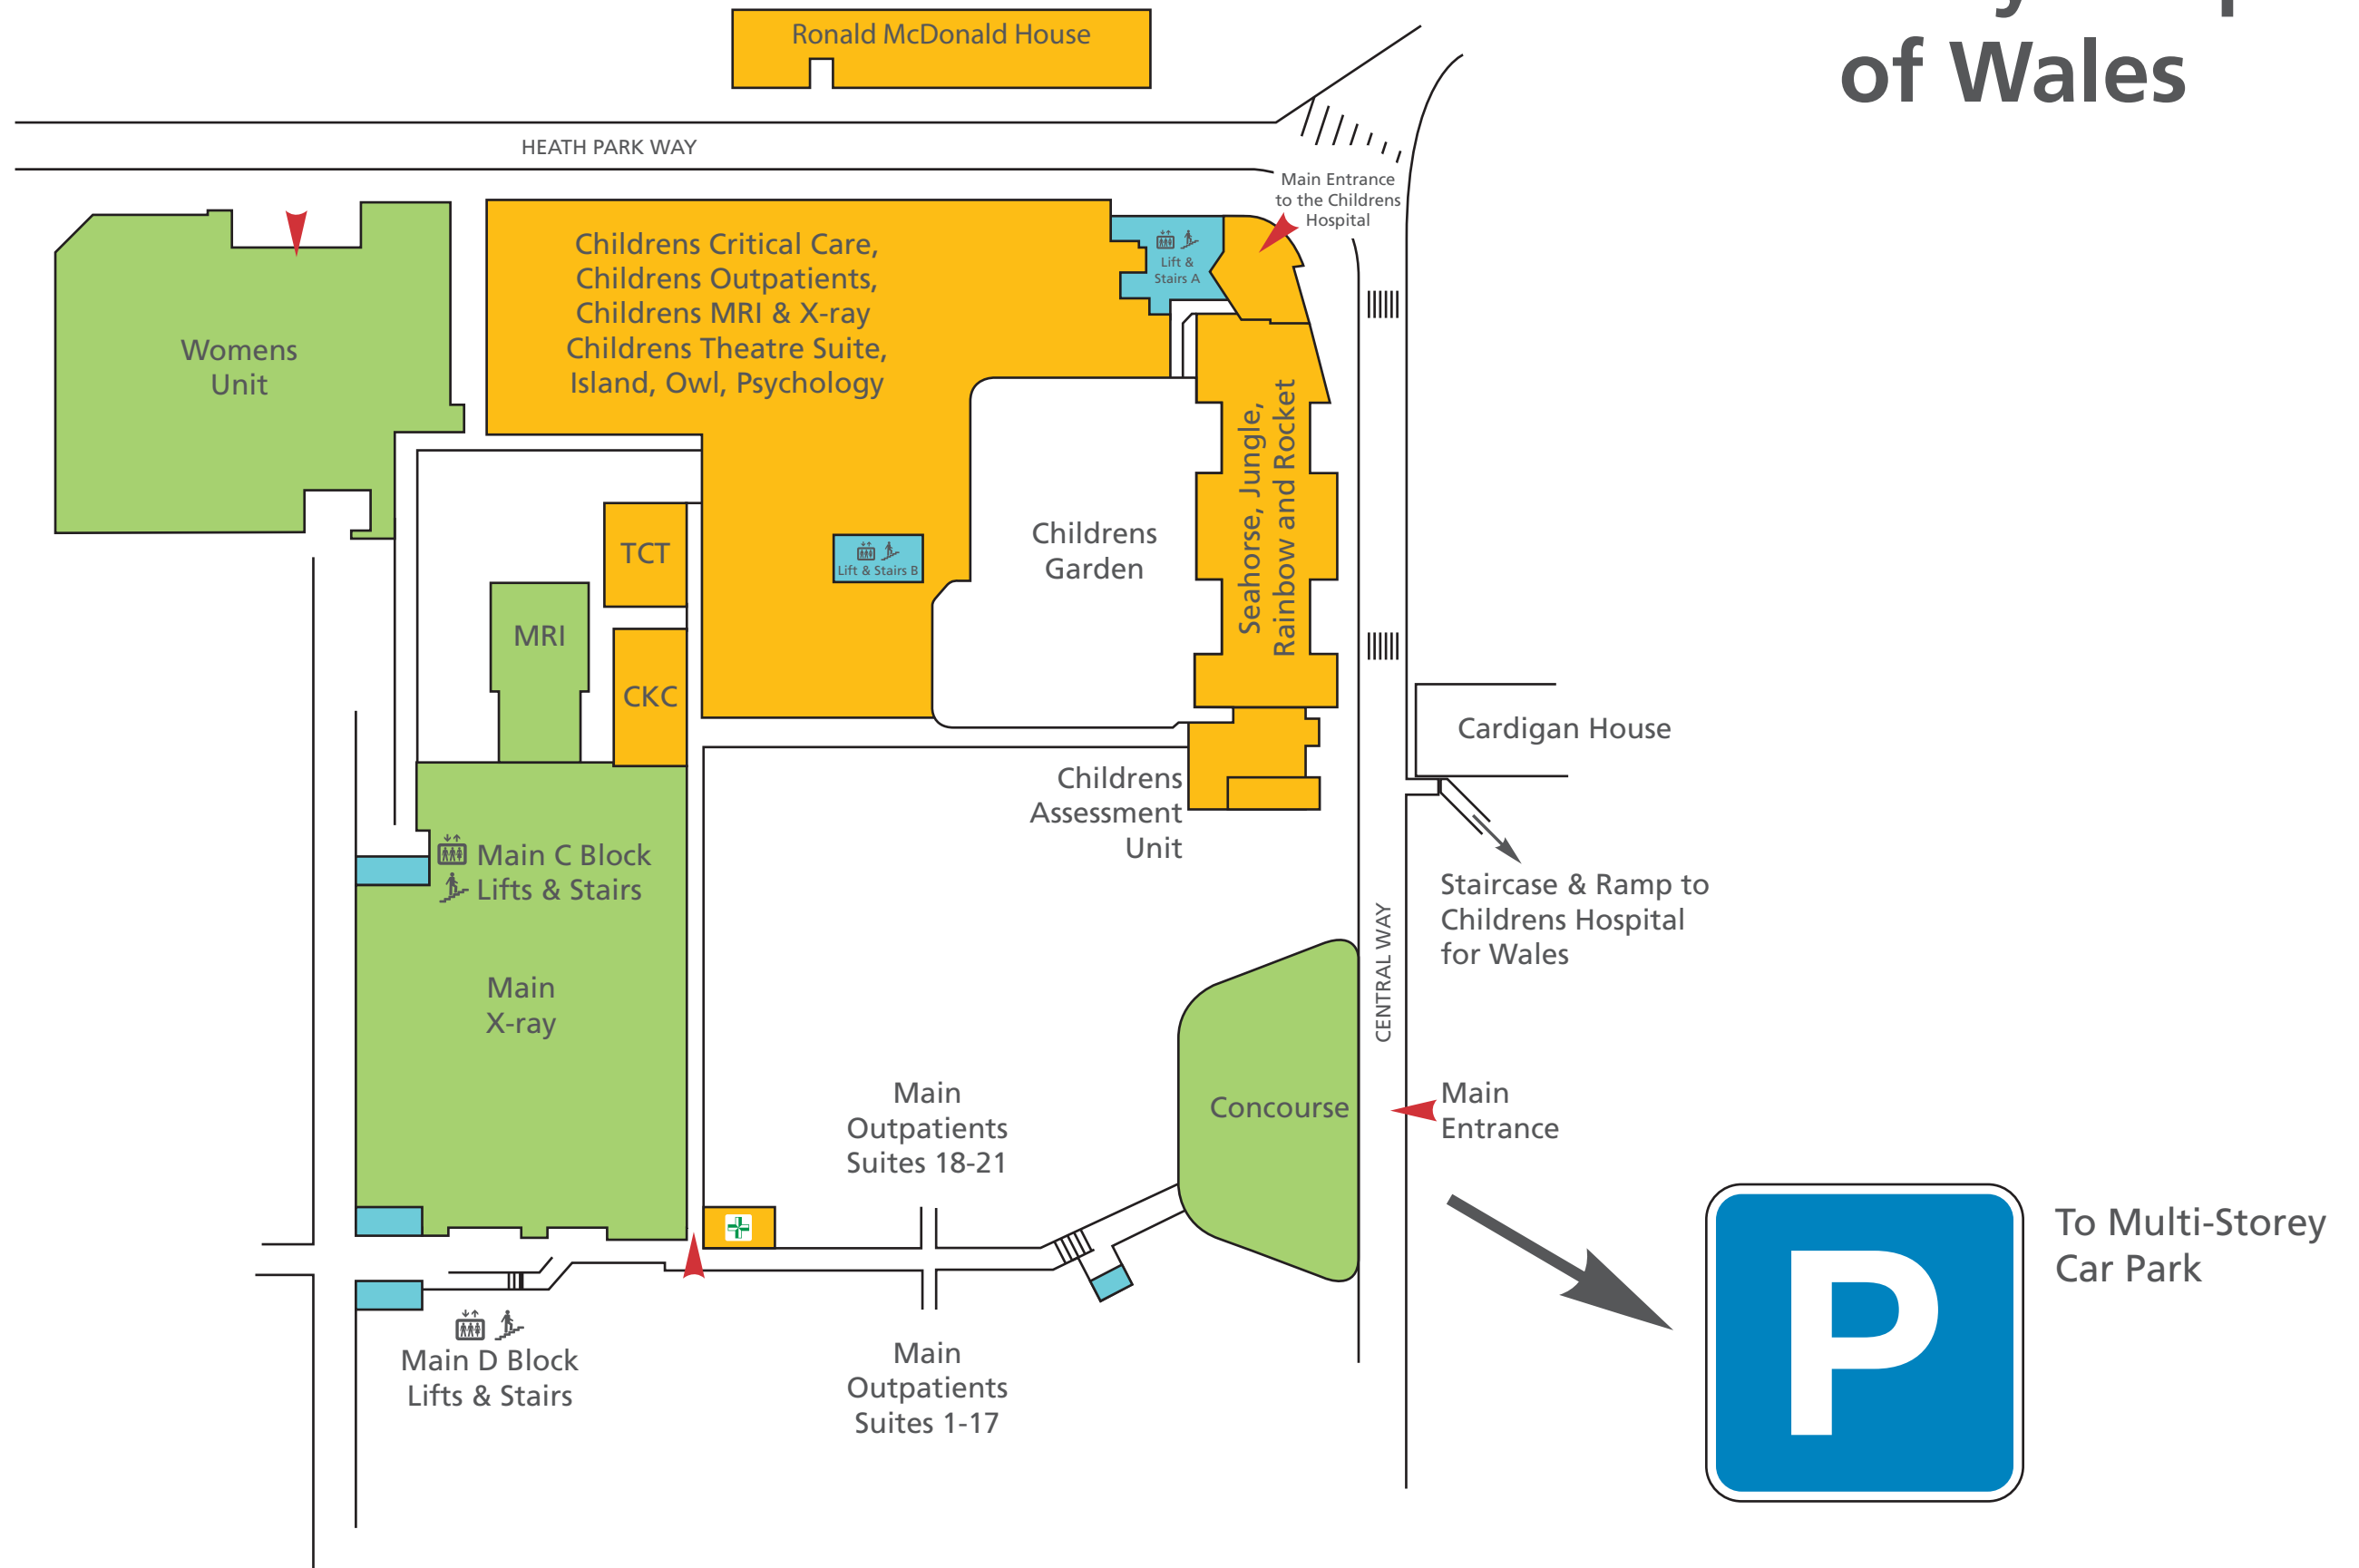

University Hospital of Wales