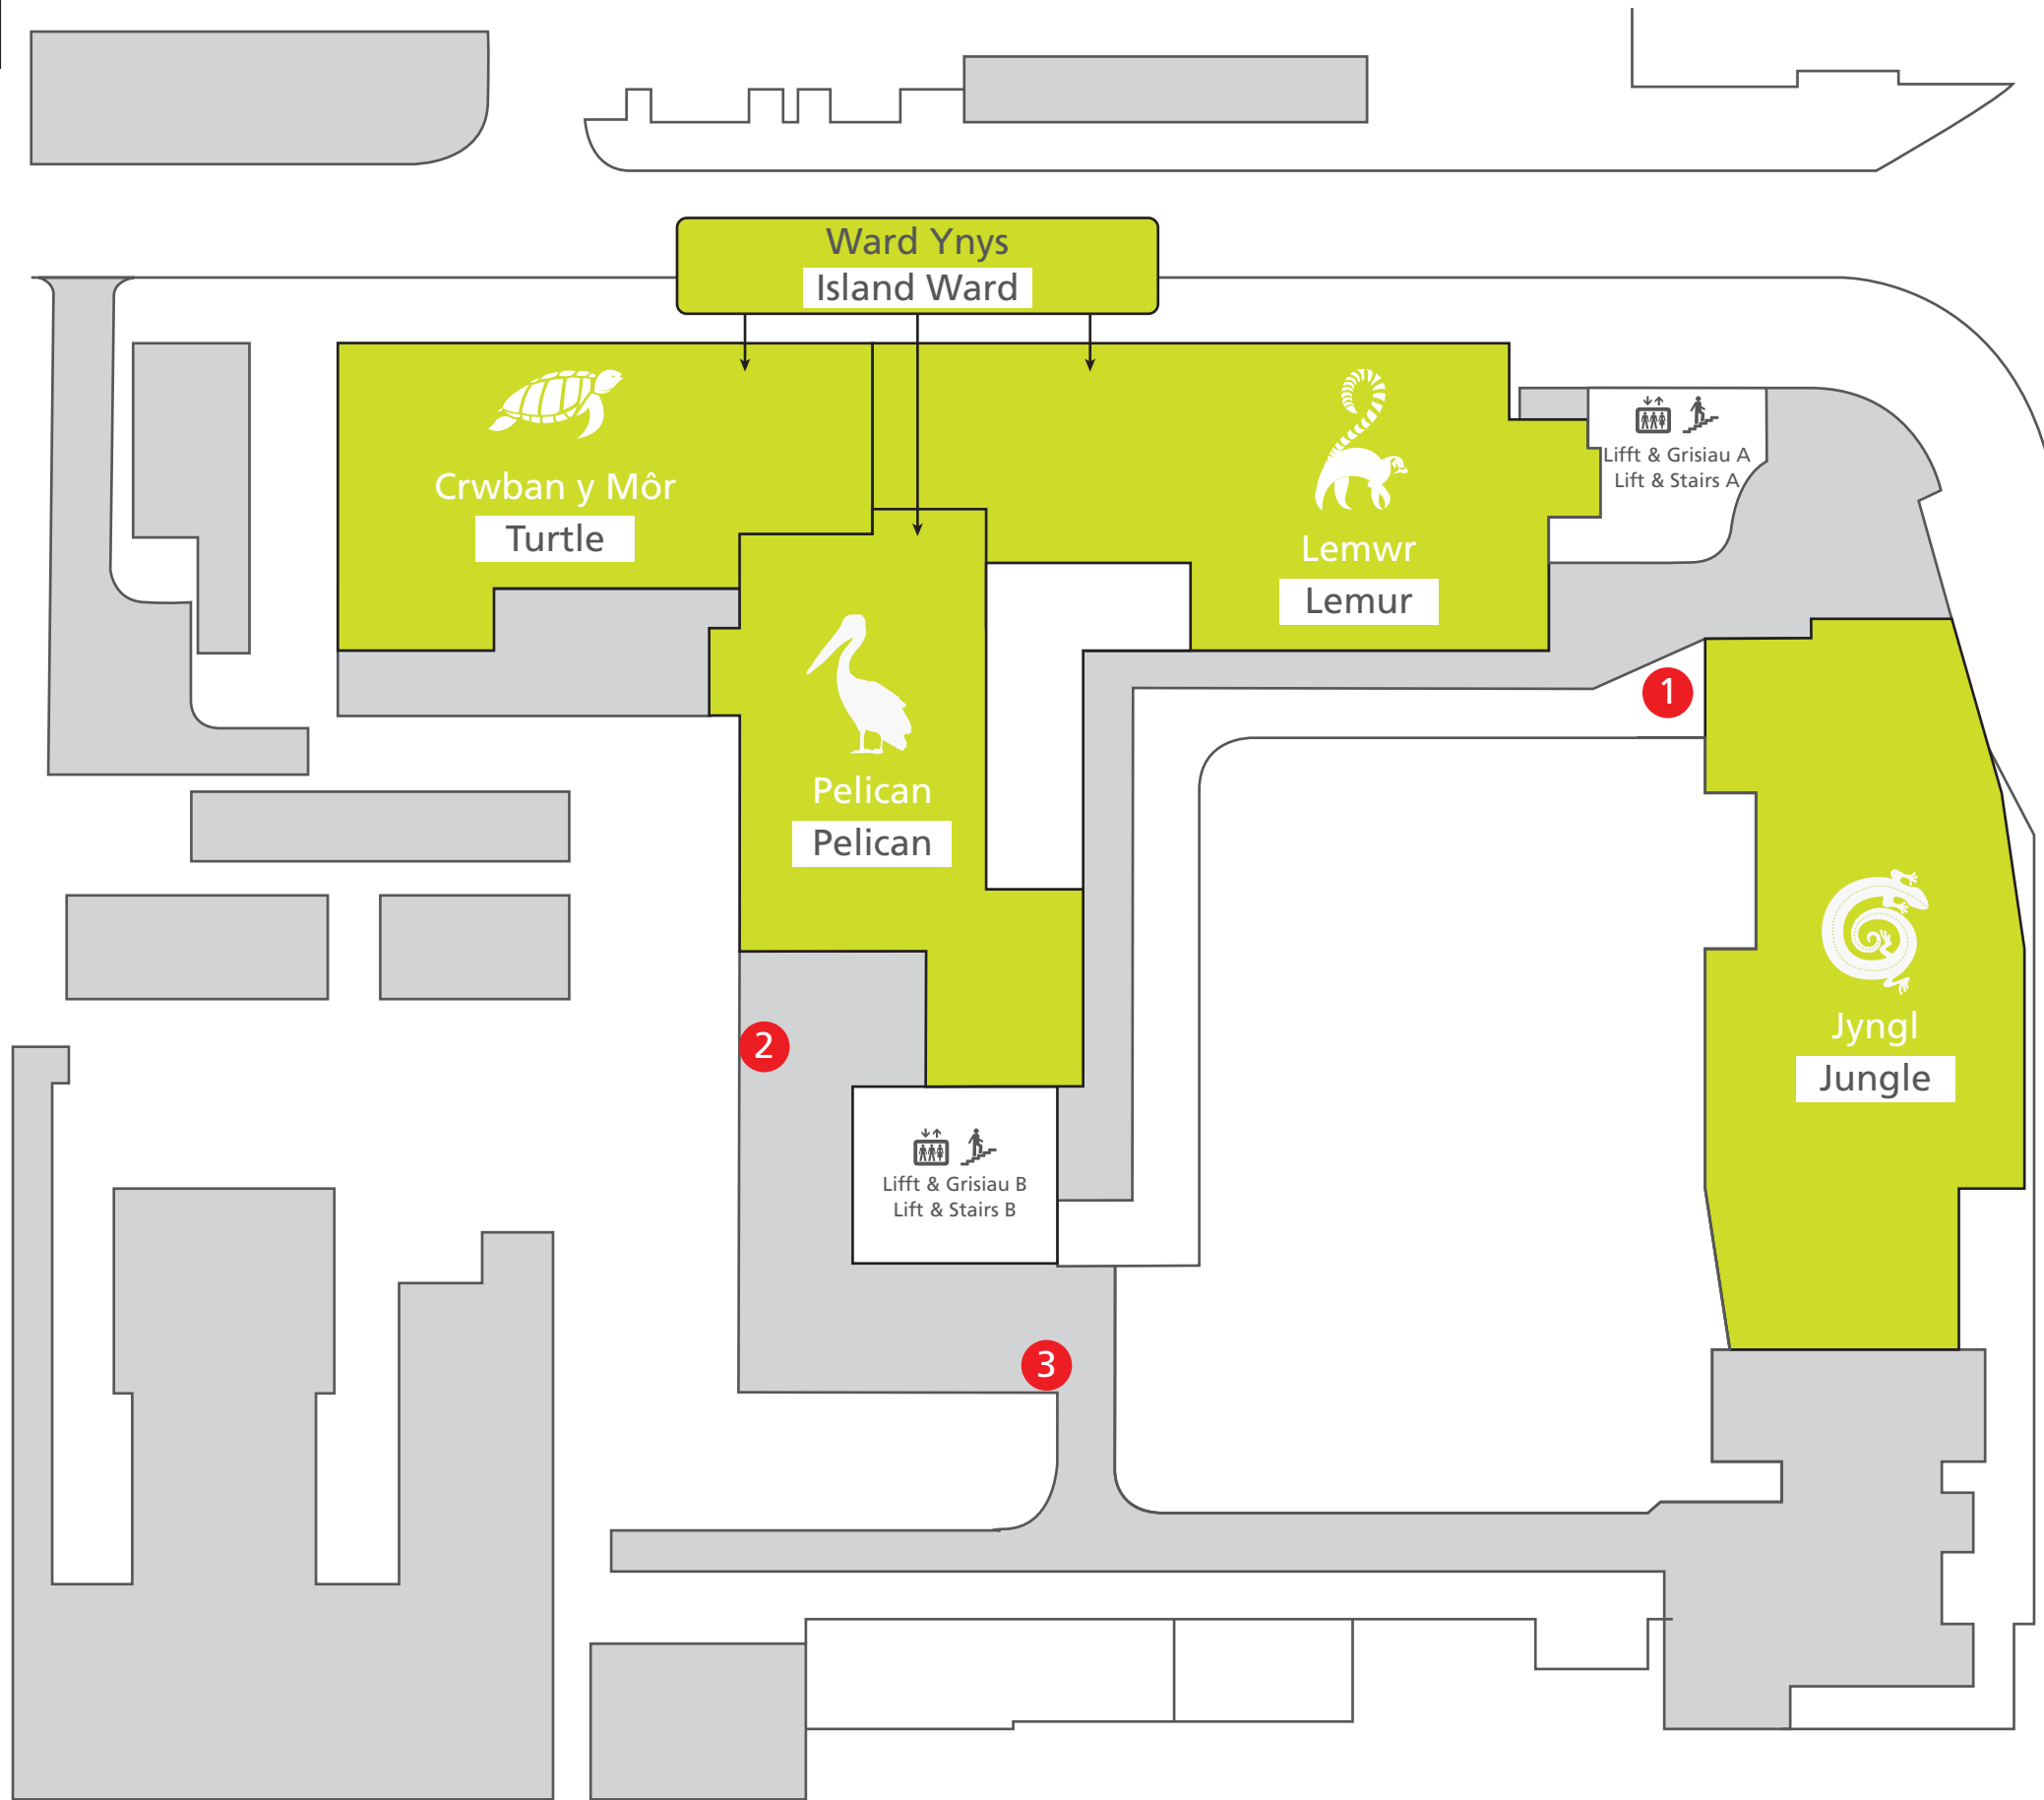

# University Hospital of Wales - Cardiff and Vale University Health Board Children Hospital

From the multi storey car park cross road to the undercover pathway. Just before entrance to Concourse turn right up the blue staircase. Turn right at the top of the stairs to the end of the road and the entrance to the Children's hospital is at the end of the block on the left.

## Ocean Floor Ground

- 1 Baby Change & Breast Feeding Room 
- 2 Male WC 
- 3 Female WC 
- 4 Assisted WC & Baby Change  
- 5 Booking in Kiosks

Main Hospital Concourse  
Heathfields Restaurant

## Land Floor Upper Ground

- 1 Sophie Pearson Room / Island
- 2 Noah's Ark Charity Offices
- 3 Multi Faith Room